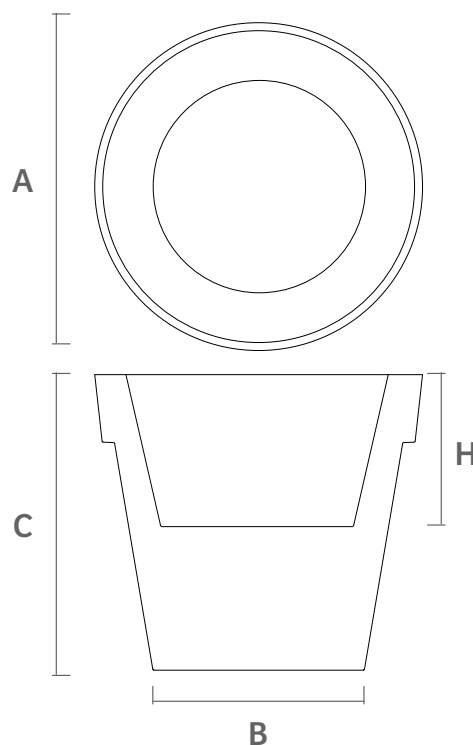

ARIA

CACHE-POT LUMINOSO

Cache-pot Aria / Aria Cache-pot / Cache-pot Aria / Cache-pot Aria

Materiale: Polietilene / Material: Polyethylene / Matériel: Polyéthylène / Material: Polietilene

Wire white led inox base / Con cavo

Cod. 019CA02

E27 1x10W LED240V 6.500°K

IP65 PLUG/ SPINA IP44 wire length 3mt

Induction battery RGBW led

Cod. 019CA03

With remote control / Con telecomando 110/220 V

(Only for temporary events / Solo per eventi temporanei)

IP65 PLUG/ SPINA IP20

COD.	A	B	C	H	Kg	Kg	m3
CH350-0800X1	80	49	75	15,5	8,42	6,44	-
CH350-1000X1	100	61	88	18,5	15,42	12,14	-
CH350-1300X1	130	84	120	40	35,42	25,64	-

COD.	in/out	anti UV					
CH350-0800X1	in/out	X	- -65° +85°	X	PE	58	35
CH350-1000X1	in/out	X	- -65° +85°	X	PE	113	65
CH350-1300X1	in/out	X	- -65° +85°	X	PE	289	100