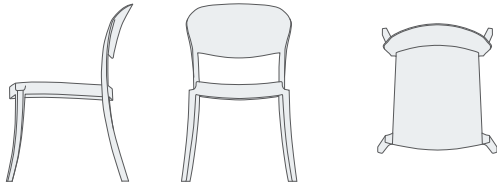

*strass*

Dimensioni / Size: l 52 w 56 h 82 hs 45,5 cm

*strass-p*

Dimensioni / Size: l 56 w 56 h 78 hs 45,5 cm

### Materiali / Materials

Seduta e schienale in polipropilene stampato con tecnologia airmoulding  
/ Seat and back produced with the technology of injection moulding in glass fibre reinforced polypropylene  
Strass in policarbonato trasparente con finitura metallizzata / Strass in transparent polycarbonate with metallized finishing